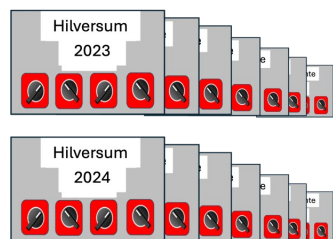

Tools deliver results

7

Model, or functional meaning ?

"a set of 4 switches per municipality, per year, to turn rules ON or OFF"

8

9

10